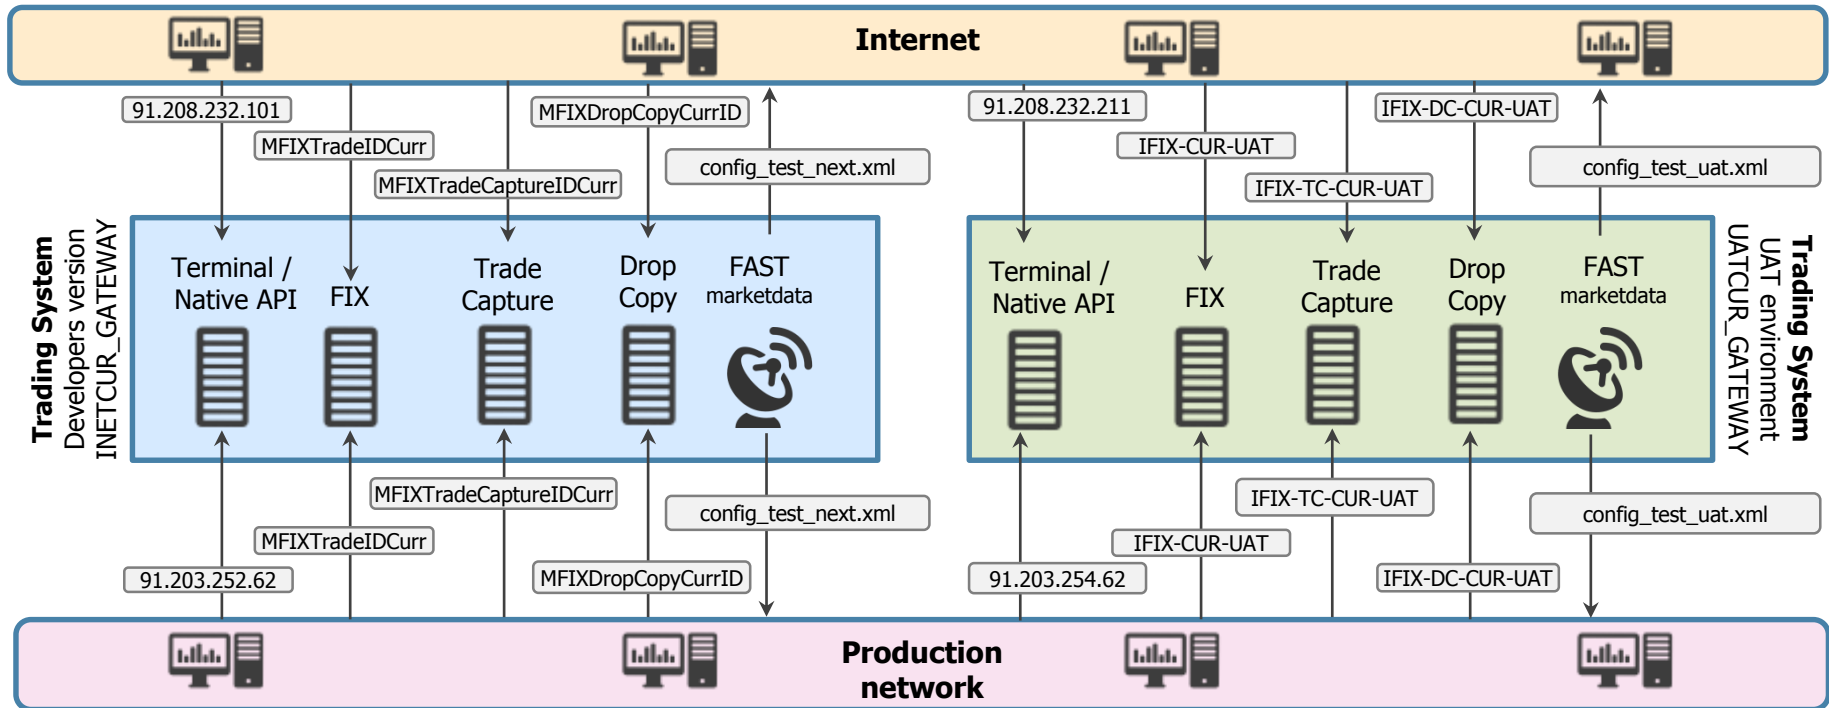

ASTS FX market test environments

	Developers version		UAT environment	
Server name	INETCUR_GATEWAY		UATCUR_GATEWAY	
Service name	inetcur_gateway		uatcur_gateway	
tcp port	inetcur_gateway 18111/tcp		uatcur_gateway 21411/tcp	
udp port	inetcur_gateway 18112/udp		uatcur_gateway 21412/udp	
	Production network	Internet	Production network	Internet
Server addr	91.203.252.62	91.208.232.101	91.203.254.62	91.208.232.211
FIX addr	91.203.253.59 (39212) MFIxTradeIDCurr	91.208.232.200 (9212) MFIxTradeIDCurr	91.203.253.59 (39215) IFIX-CUR-UAT	91.208.232.200 (9222) IFIX-CUR-UAT
Trade Capture	91.203.253.59 (39214) MFIxTradeCaptureIDCurr	91.208.232.200 (9214) MFIxTradeCaptureIDCurr	91.203.253.59 (39216) IFIX-TC-CUR-UAT	91.208.232.200 (9224) IFIX-TC-CUR-UAT
Drop Copy	91.203.253.59 (39217) MFIxDropCopyCurrID	91.208.232.200 (9211) MFIxDropCopyCurrID	91.203.253.59 (39218) IFIX-DC-CUR-UAT	91.208.232.200 (9221) IFIX-DC-CUR-UAT
FAST marketdata	ftp.moex.com/pub/FAST/ASTS/config/ config_test_next.xml	ftp.moex.com/pub/FAST/ASTS/config/ config_test_next.xml	ftp.moex.com/pub/FAST/ASTS/config/ config_test_internet_UAT.xml	ftp.moex.com/pub/FAST/ASTS/config/ config_test_internet_UAT.xml