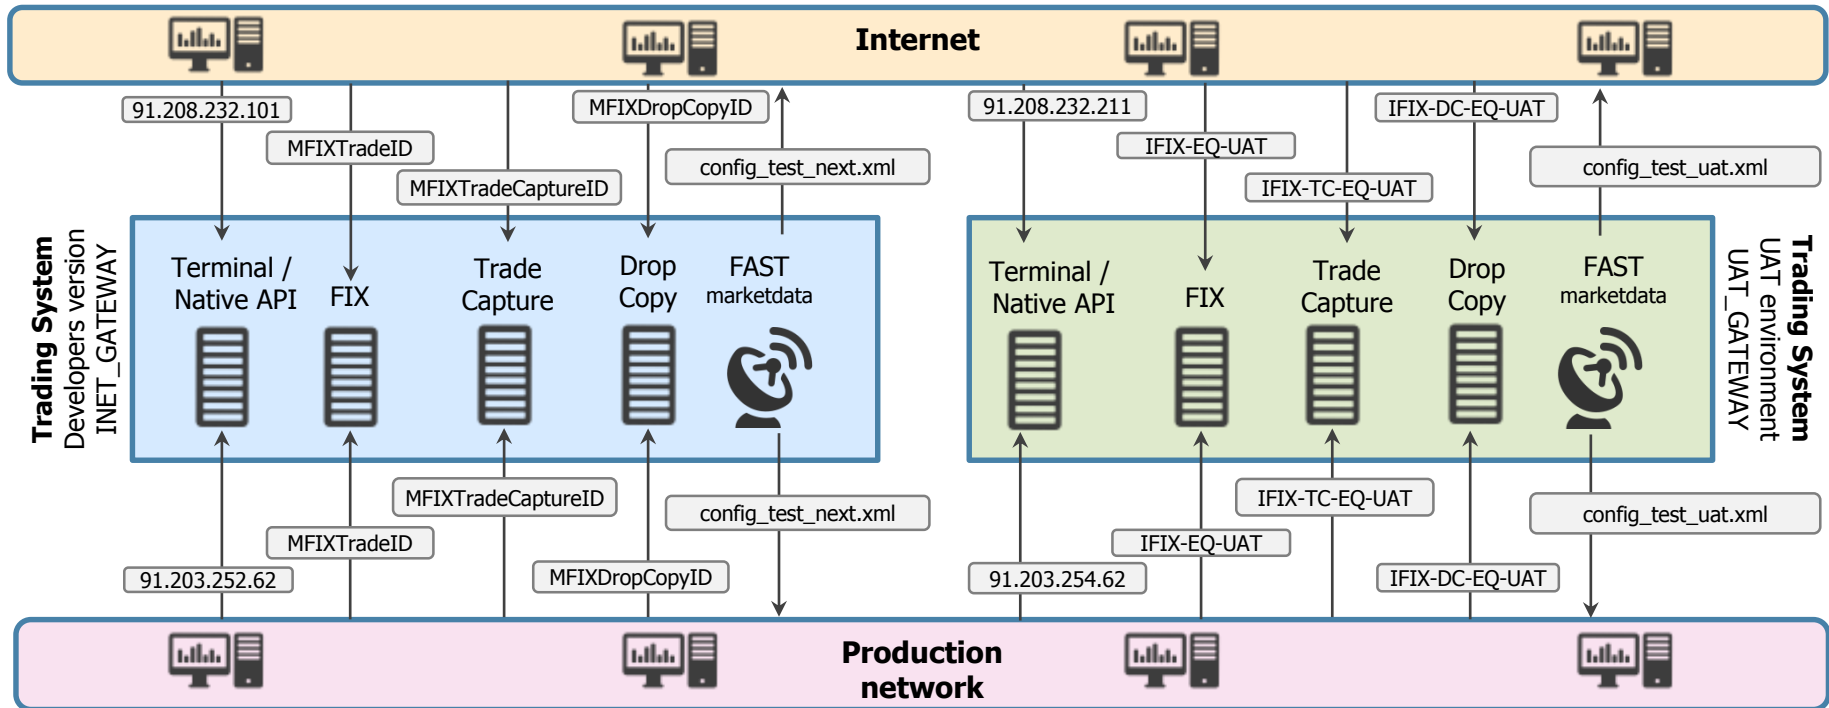

ASTS Equities market test environments

	Developers version		UAT environment	
Server name	INET_GATEWAY		UAT_GATEWAY	
Service name	inet_gateway		uat_gateway	
tcp port	inet_gateway 18011/tcp		uat_gateway 16411/tcp	
udp port	inet_gateway 18012/udp		uat_gateway 16412/udp	
	Production network	Internet	Production network	Internet
Server addr	91.203.252.62	91.208.232.101	91.203.254.62	91.208.232.211
FIX addr	91.203.253.59 (39120) MFIXTradeID	91.208.232.200 (9120) MFIXTradeID	91.203.253.59 (39125) IFIX-EQ-UAT	91.208.232.200 (9130) IFIX-EQ-UAT
Trade Capture	91.203.253.59 (39122) MFIXTradeCaptureID	91.208.232.200 (9121) MFIXTradeCaptureID	91.203.253.59 (39126) IFIX-TC-EQ-UAT	91.208.232.200 (9131) IFIX-TC-EQ-UAT
Drop Copy	91.203.253.59 (39117) MFIXDropCopyID	91.208.232.200 (9213) MFIXDropCopyID	91.203.253.59 (39118) IFIX-DC-EQ-UAT	91.208.232.200 (9133) IFIX-DC-EQ-UAT
FAST marketdata	ftp.moex.com/pub/FAST/ASTS/config/config_test_next.xml	ftp.moex.com/pub/FAST/ASTS/config/config_test_next.xml	ftp.moex.com/pub/FAST/ASTS/config/config_test_uat.xml	ftp.moex.com/pub/FAST/ASTS/config/config_test_uat.xml